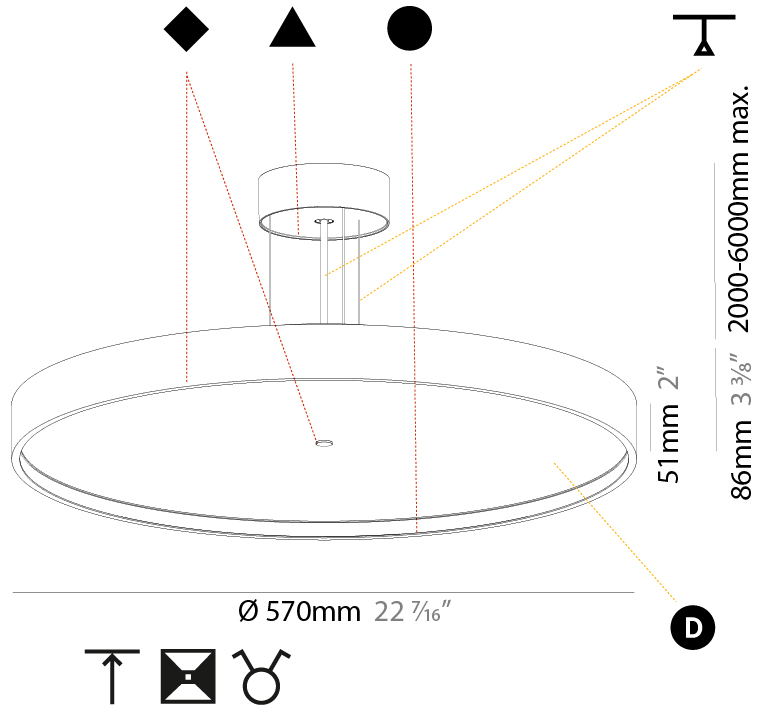

GENERAL

Series: Sign Diva
Subseries: Sign Diva Korona
Partner: Prolicht
Division: Architectural
Installation: Suspension
Product Type: Pendant
Mounting Location: Ceiling
Light Distribution: Direct / Indirect

PHYSICAL

Shape: Round
Diameter (mm): 570
Diameter (in): 22 7/16
Height (mm): 86
Height (in): 3 3/8
Weight (kg): 8.812
Weight (lbs): 19.43

Diffuser: PMMA - Opal / Micro-Prism / Sparkling Secret / Vintage Industrial

Fixture Finish: SSR / BKV / CWI / CRY / HAB / UFT / ITA / RUA / FTG / MYG / LOD / PUS / FRO / FUP / KIA / POP / BLS / SPG / MEY / GOH / CHC / COM / ABZ / JAG / OBR / MOS / ROR

Fixture Material: PMMA / Extruded Aluminum / Steel

Cable Details: 2000mm/78 3/4" or 6000mm/236 1/4" Transparent Cable

ELECTRICAL

Lamp Type: LED (Zhaga Standard)
Input Wattage (W): 67
Total Output Wattage (W): 60.9
Dimming: Tri-Mode (Non-Dimming and Phase Dimming (120Vac only) and 0-10V Dimming)
Driver Included: Yes
Driver Location: Integrated
Driver Type: Constant Current - Universal
Driver Class: Class 2
Input Voltage (V): 120 - 277
Constant Current (MA): 350

LED

Color Temperature (°K): 2700 / 3000 / 3500 / 4000
Max. Delivered Lumen (lm): 6632 / 6728 / 6812 / 6951
Nominal Lumen (lm): 9097 / 9229 / 9344 / 9535
CRI: >90 CRI
Lamp Life (hrs): 50000

OPTICAL

RATINGS AND CERTIFICATIONS

Certified By: Certified for North American Standards
IP rating: IP20

A