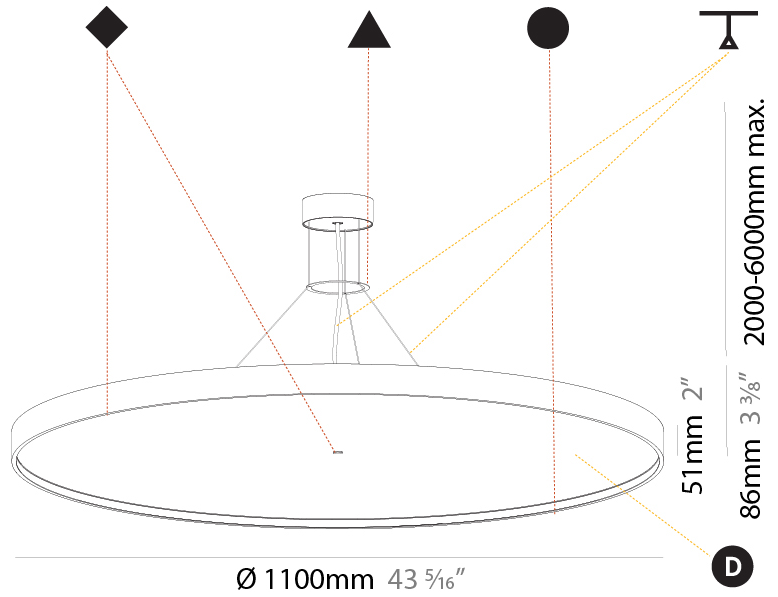

GENERAL

Series: Sign Diva
Subseries: Sign Diva Korona
Partner: Prolicht
Division: Architectural
Installation: Suspension
Product Type: Pendant
Mounting Location: Ceiling
Light Distribution: Direct / Indirect

PHYSICAL

Shape: Round
Diameter (mm): 1100
Diameter (in): 43 ⁵/₁₆"
Height (mm): 86
Height (in): 3 ³/₈"
Max. Overall Height (mm): 2086
Max. Overall Height (in): 82 ¹/₈"
Weight (kg): 21.027
Weight (lbs): 46.36
Diffuser: PMMA - Opal / Micro-Prism / Sparkling Secret / Vintage Industrial
Fixture Finish: SSR / BKV / CWI / CRY / HAB / UFT / ITA / RUA / FTG / MYG / LOD / PUS / FRO / FUP / KIA / POP / BLS / SPG / MEY / GOH / CHC / COM / ABZ / JAG / OBR / MOS / ROR
Fixture Material: PMMA / Extruded Aluminum / Steel
Cable Details: 2000mm or 6000mm Transparent Cable

ELECTRICAL

Lamp Type: LED (Zhaga Standard)
Input Wattage (W): 170
Total Output Wattage (W): 135 / 24
Dimming: Tri-Mode (Non-Dimming and Phase Dimming (120Vac only) and 0-10V Dimming)
Driver Included: Yes
Driver Location: Integrated
Driver Type: Constant Current - Universal
Driver Class: Class 2
Input Voltage (V): 120 - 277
Constant Current (MA): 600 / 350

LED

Color Temperature (°K): 2700 / 3000 / 3500 / 4000
Max. Delivered Lumen (lm): 17378 / 18180 / 20741 / 21164
Nominal Lumen (lm): 22701 / 23749 / 27094 / 27647
CRI: >90 CRI
Lamp Life (hrs): 50000

OPTICAL

RATINGS AND CERTIFICATIONS

Certified By: Certified for North American Standards
IP rating: IP20