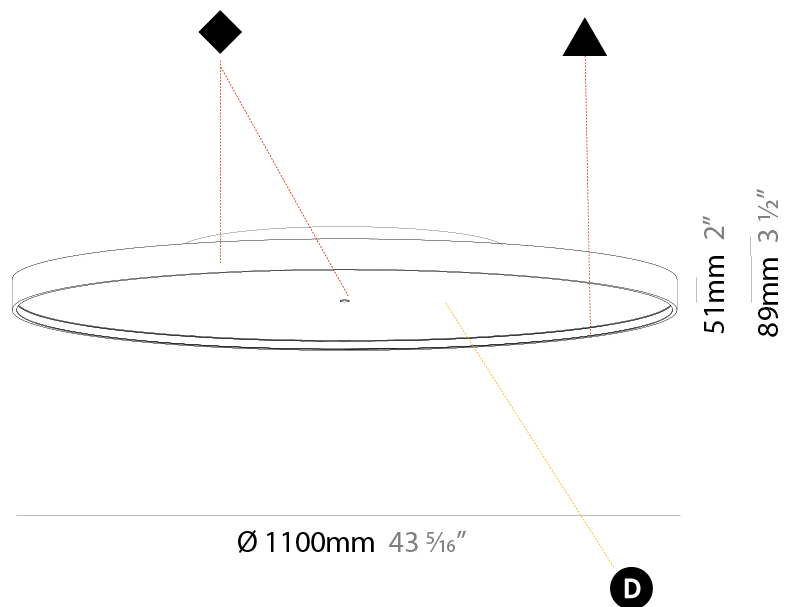

GENERAL

Series: Sign Diva
Subseries: Sign Diva Korona
Partner: Prolicht
Division: Architectural
Installation: Surface
Product Type: Ceiling Surface
Mounting Location: Ceiling
Light Distribution: Direct

PHYSICAL

Shape: Round
Diameter (mm): 1100
Diameter (in): 43 5/16
Height (mm): 89
Height (in): 3 1/2
Weight (kg): 18.835
Weight (lbs): 41.524
Diffuser: PMMA - Opal/Micro-Prism/Sparkling Secret/Vintage Industrial
Fixture Finish: SSR / BKV / CWI / CRY / HAB / UFT / ITA / RUA / FTG / MYG / LOD / PUS / FRO / FUP / KIA / POP / BLS / SPG / MEY / GOH / CHC / COM / ABZ / JAG / OBR / MOS / ROR
Fixture Material: PMMA / Extruded Aluminum / Steel

ELECTRICAL

Lamp Type: LED (Zhaga Standard)
Input Wattage (W): 169.4
Total Output Wattage (W): 134
Dimming: Tri-Mode (Non-Dimming and Phase Dimming (120Vac only) and 0-10V Dimming)
Driver Included: Yes
Driver Location: Integrated
Driver Type: Constant Current - Universal
Driver Class: Class 2
Input Voltage (V): 120 - 277
Constant Current (mA): 600

LED

Color Temperature (°K): 3000 / 3500 / 4000
Max. Delivered Lumen (lm): 19520 / 19933 / 20340
CRI: >90 CRI
Lamp Life (hrs): 50000

OPTICAL

RATINGS AND CERTIFICATIONS

Certified By: Certified for North American Standards
IP rating: IP20